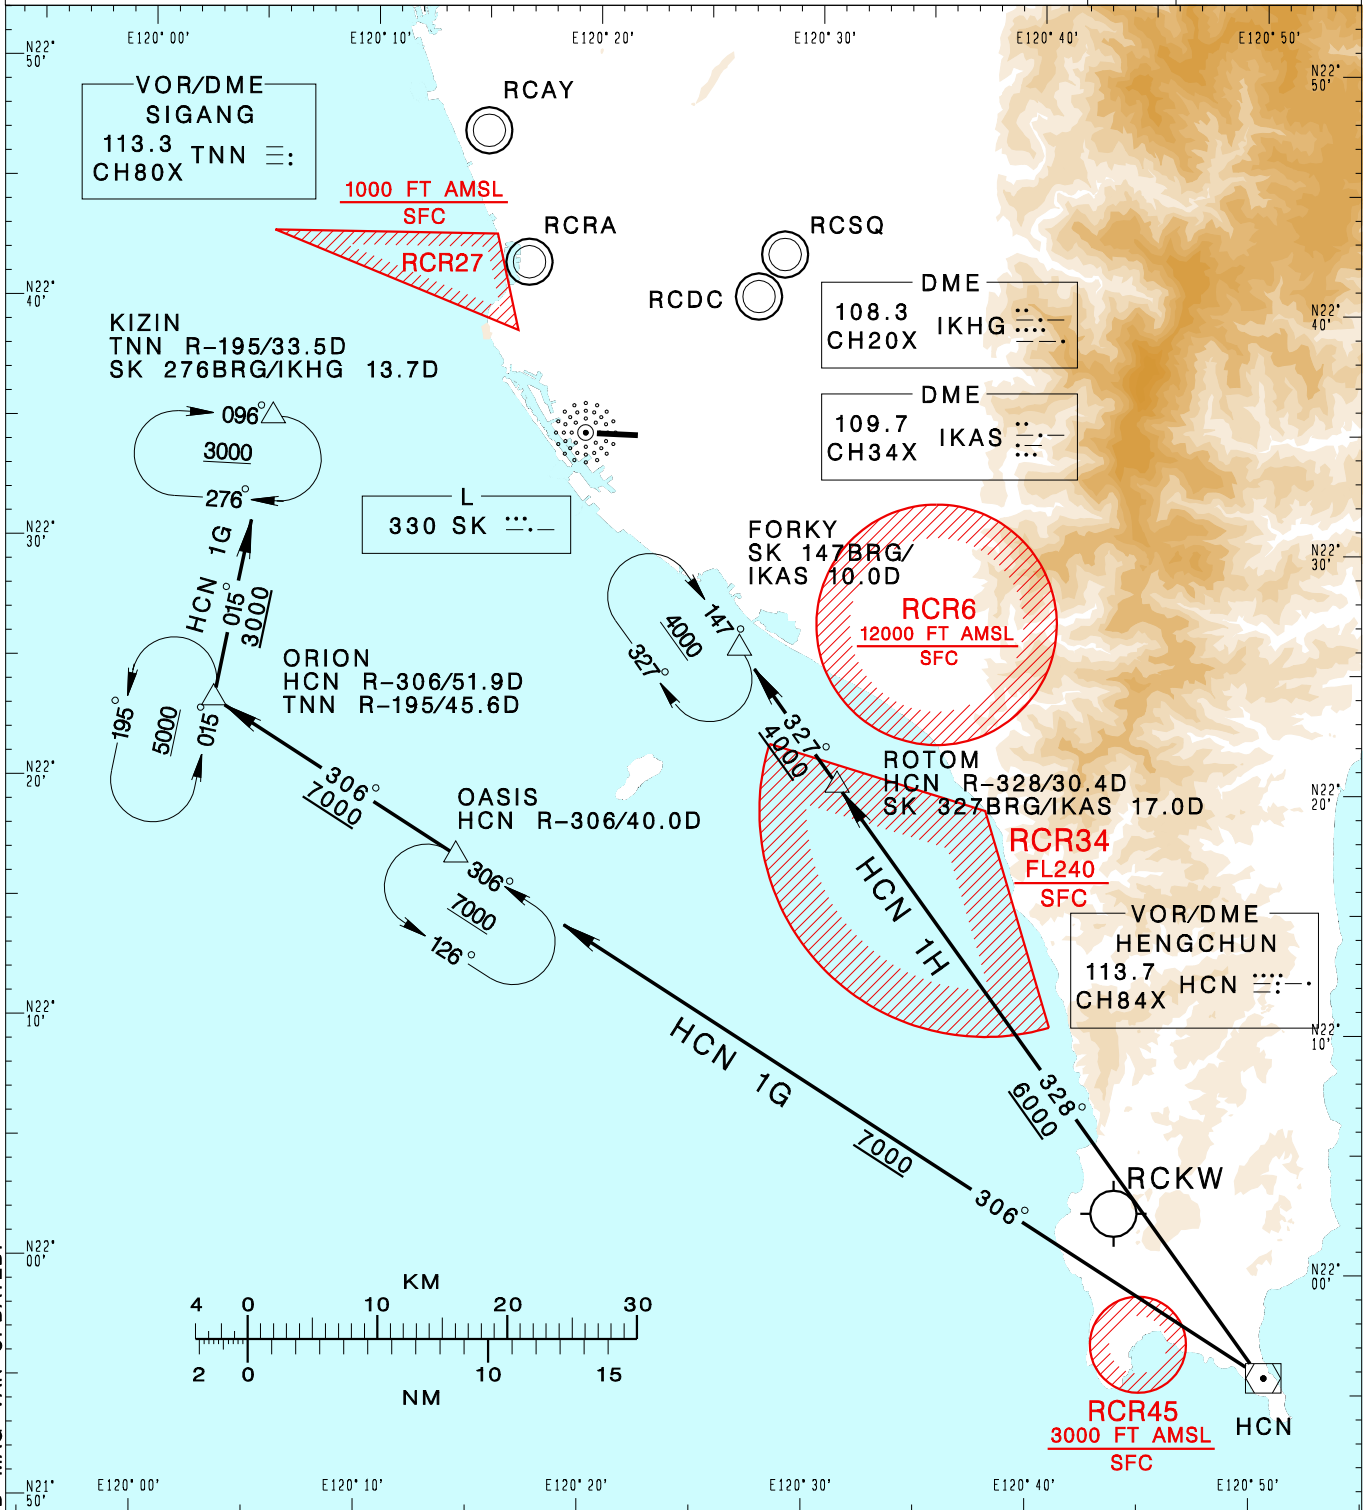

高雄國際機場
KAOHSIUNG INTL AD

RCKH STAR
HCN 1G(RWY09)
HCN 1H(RWY27)

TAIPEI ACC 127.9 129.1	KAOHSIUNG APP 124.7 125.7	ATIS 127.8	VAR 4° W-2023 	
Apt Elev: 32'		Trans Level: FL130		Trans Alt: 11,000'
BEARINGS ARE MAGNETIC; DISTANCES ARE NAUTICAL MILES; ELEVATIONS, HEIGHTS IN FEET				

CHANGES: MSA AND MAG VAR UPDATED.

HENGCHUN ONE GOLF ARRIVAL
Depart HCN, track HCN R-306 to OASIS then ORION, then track TNN R-195 to KIZIN.

HENGCHUN ONE HOTEL ARRIVAL
Depart HCN, track HCN R-328 to ROTOM, then track SK 327BRG to FORKY.